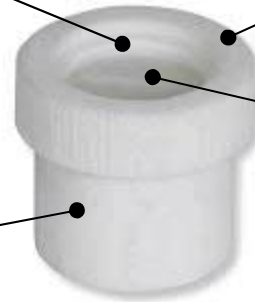

Immersion Cell assembly

Washer for fixing the
membrane;
Washers with
different opening sizes
are included in the
assembly

Lock / Retaining Ring

Membrane or Skin

Cell Body with
adjustable
reservoir

Adjustment Tool

Washers with different opening sizes and their Alignment Tools